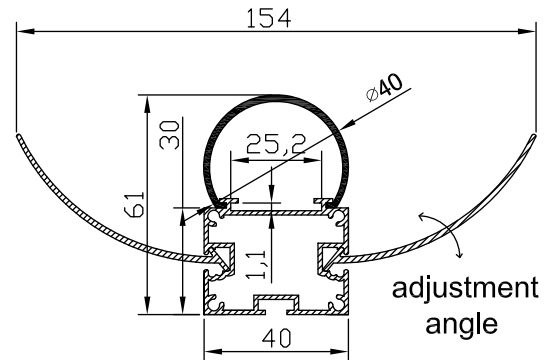

Color 

Unit: mm

## Features:

1. Model: HL-BAPL068
2. Material: AL6063+PC
3. Surface: Anodized/Painting
4. Lighting source width: 24mm
5. Length: 4m/max
6. Installation: For offices / conference rooms / supermarkets / home lighting application.